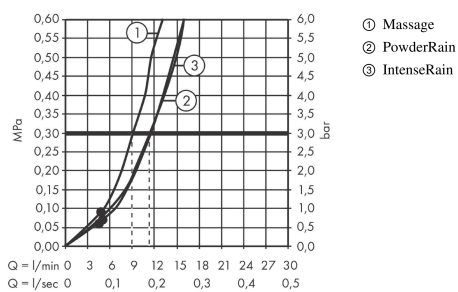

Pulsify Select S

Shower holder set 105 3jet Relaxation with shower hose 125 cm

Surfaces: **Matt Black** Article Number: **24302670**

Description

product features

- consists of: hand shower, shower holder, shower hose
- shower head size: 105 mm
- spray type: PowderRain, IntenseRain, Massage spray
- convenient diversion via Select button
- maximum flow rate at 3 bar: 11,4 l/min
- minimum flow pressure: 1 bar
- wall supports of plastic

Technology

Design awards

reddot winner 2021

Product image

Scale drawing

Flowchart

The consumption was measured in combination with the appropriate fittings (thermostat/mixer/ in-wall valve) to reflect actual application in practice.