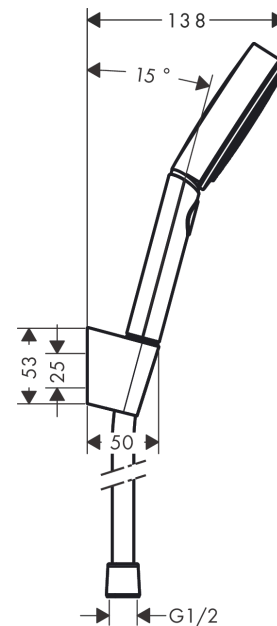

Pulsify Select S

Shower holder set 105 3jet Relaxation with shower hose 125 cm

Surfaces: **Matt Black** Article Number: **24302670**

Description

product features

- consists of: hand shower, shower holder, shower hose
- shower head size: 105 mm
- spray type: PowderRain, IntenseRain, Massage spray
- convenient diversion via Select button
- maximum flow rate at 3 bar: 11,4 l/min
- minimum flow pressure: 1 bar
- wall supports of plastic

Technology

Design awards

reddot winner 2021

Product image

Scale drawing

Flowchart

The consumption was measured in combination with the appropriate fittings (thermostat/mixer/ in-wall valve) to reflect actual application in practice.